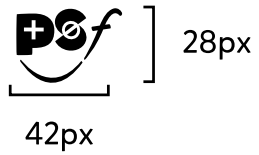

Modification for small sizes in order to maintain clarity of the “no” and “+” symbol.

Minimum size shown.

CHCR

Positively Smoke
Free Mobile

Logo Version 4
Page 4 of 6